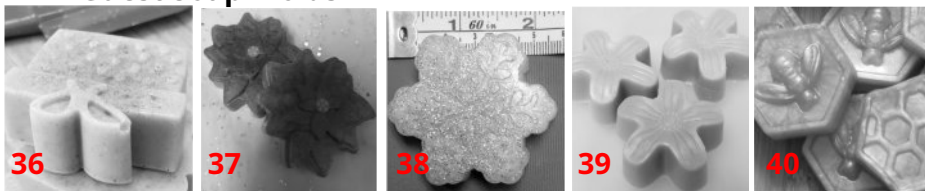

Mini Guest Soap molds

- 38: Snowflake asst -mini
- 39: Flower mini
- 40: Honeycomb -mini

- 29: Gear
- 30: Tank
- 31: Pumpkin
- 32: Holiday Bar
- 33: Snowflake
- 34: Ornament
- 35: Gun
- 36: Present -mini
- 37: Poinsetta - mini